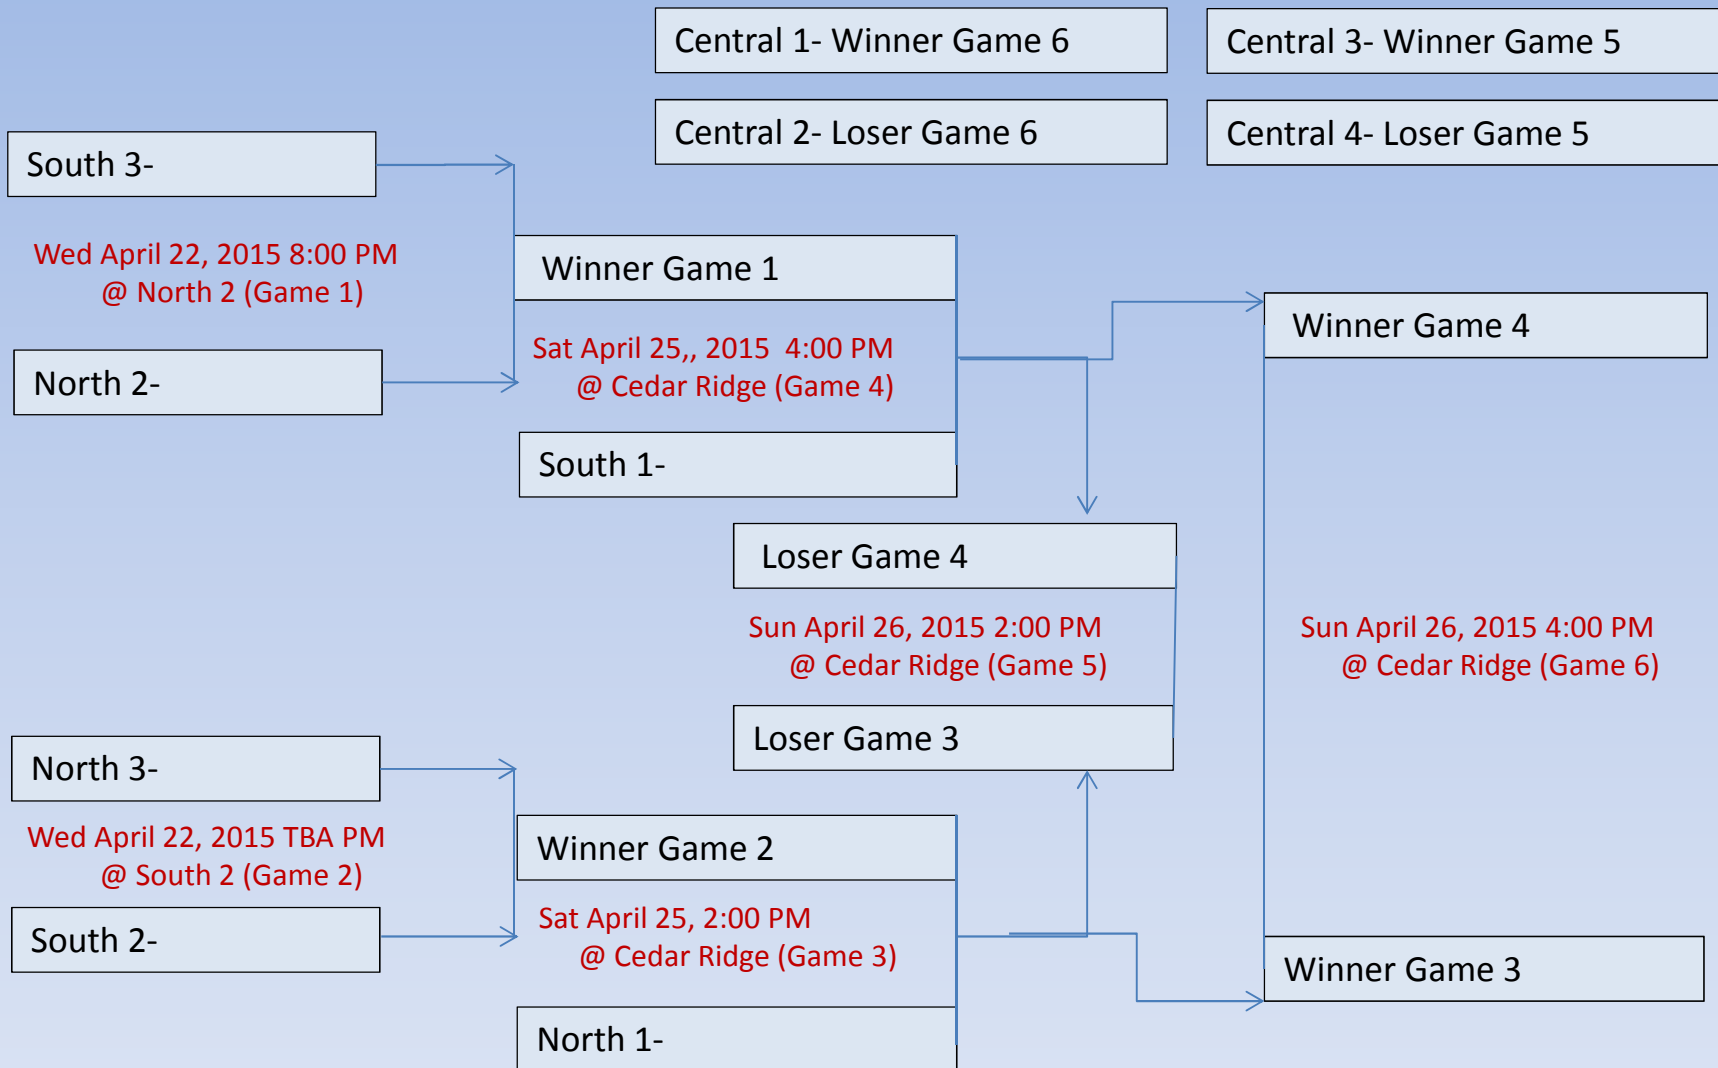

2015 Central District Seeding Tournament- D1

2015 Central District Seeding Tournament- D2